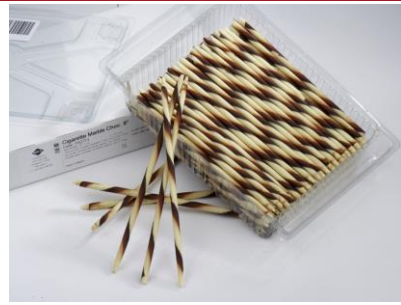

PARIS GOURMET
Specialty Food Importer

**Item
Number**

PA2774

Maxi Marble Chocolate Cigarettes 20cm

Extra-long cigarette with spiral seam.

Ingredients List:

Sugar, cocoa butter, whole milk powder, cocoa mass, whey powder, lactose, soya lecithin, butter oil, natural vanilla flavoring.

Country of Origin:
Netherlands

Nutrient	Per 100g
Calories per 100 gram serving	542
Calories from Fat	279
Total Fat in grams	31
Saturated Fat in grams	0
Trans Fat in grams	0
Cholesterol in milligrams	14
Sodium in milligrams	92
Total Carbohydrates in grams	60
Dietary Fiber in grams	4
Total Sugars in grams	59
Includes Added Sugars in grams	0
Protein in grams	4
Vitamin D in IU	0
Calcium in milligrams	146
Iron in milligrams	1
Potassium in milligrams	0